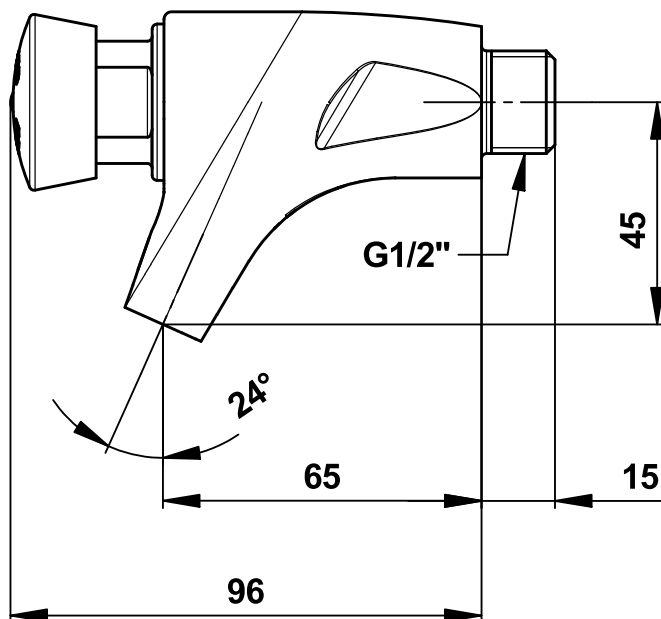

TECHNICAL DATA SHEET

PRESTO®

Range : Single wall-mounted tap - PRESTOGREEN RANGE

Ref : 63005 - PRESTO 504 - cold water

> Working pressure :

- 1 to 5 bar

> Flow :

- 3 l/min at 3 bar - 4-position flow adjustment device
- Anti-water-hammering design

> Flow time :

- 7 seconds

> Hydraulic supply :

- M G 1/2" (15x21) - Cold water

> Thermal resistance :

- Resistant to a temperature of 75°C for 30-minute-thermal-shocks

> Security :

- Interchangeable head and anti-rotation push-button
- Non-removable, wear-proof coloured marker

> Delivered with :

- Instruction manual

> Standards & approvals :

- Brass body in accordance with EN 1982, EN 12164, EN 12156
- Molded chrome-plated body in accordance with EN 12540
- 200-hour neutral salt spray resistant (NSS) in accordance with ISO 9227